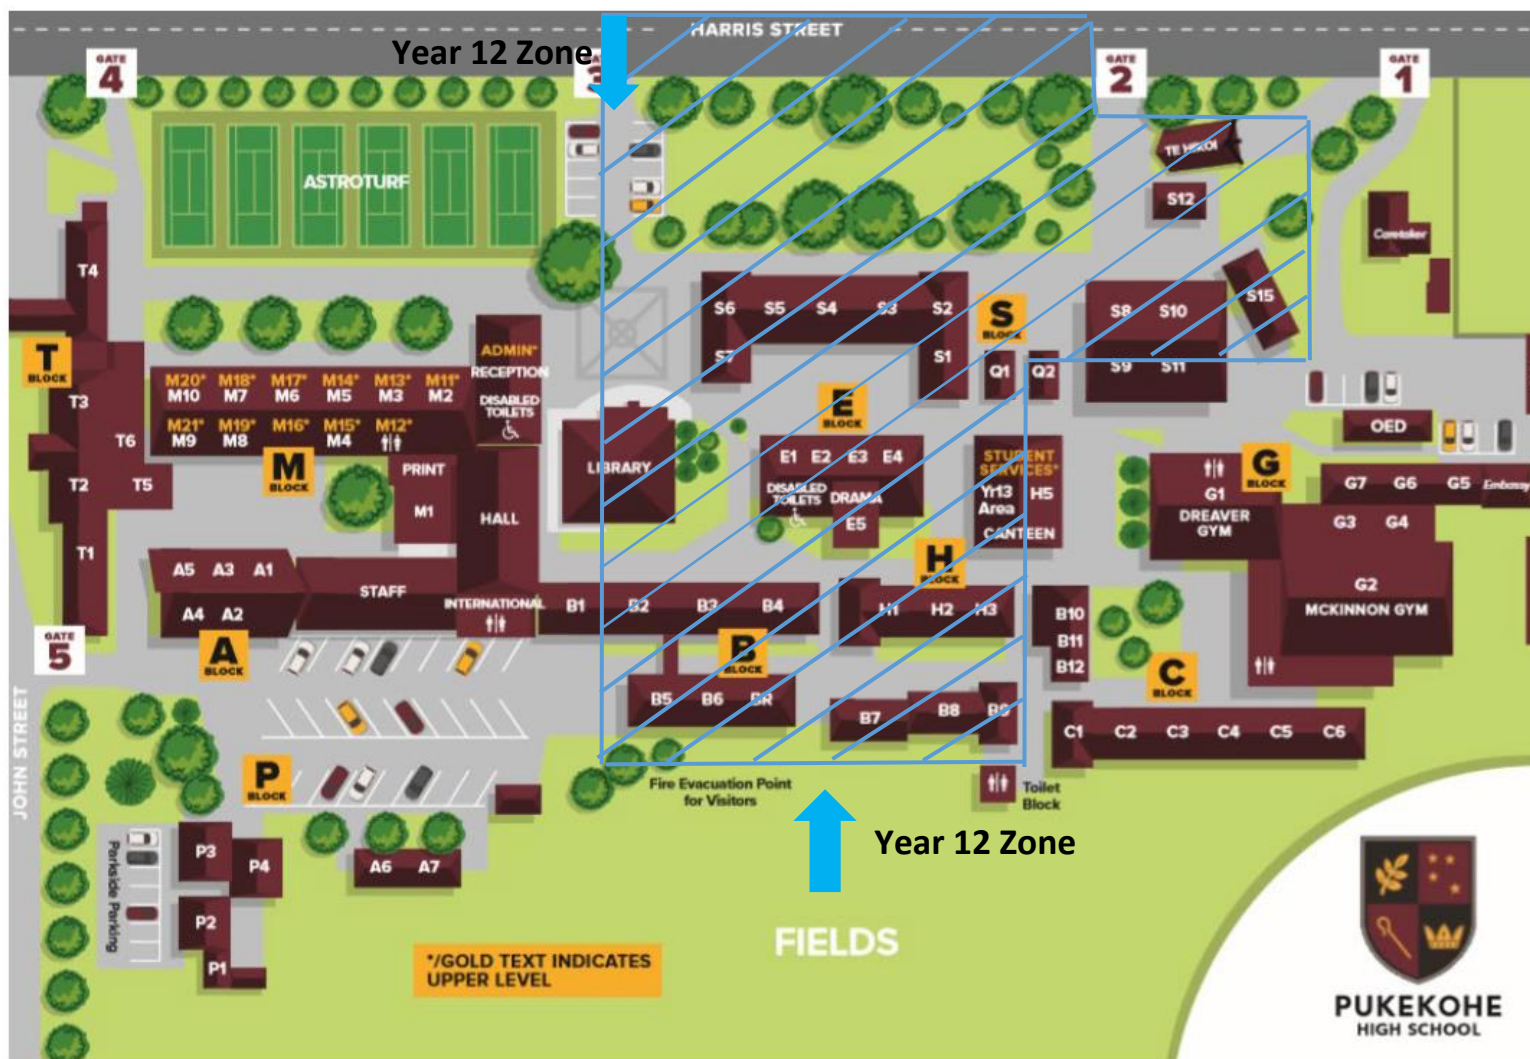

Year 13 Zone:

To minimise interaction between year levels, each year level has been allocated a 'zone' in the school. Students will only move out of the zone to access specialist art and technology classrooms. Students will need to spend break times in their zone also. The year 13 common room will NOT be open during this time. Students should do directly to their allocated Whānau Rōpū room as soon as they arrive at school.

Year 13 Zone

Year 12 Zone:

To minimise interaction between year levels, each year level has been allocated a 'zone' in the school. Students will only move out of the zone to access specialist art and technology classrooms. Students will need to spend break times in their zone also. Students should do directly to their allocated Whānau Rōpū room as soon as they arrive at school.

Entry to school: All year 12 students enter and exit the school through Gate 3 (Harris St Gate)

Bathrooms: Year 12 students have been allocated the toilets on the field

Year 12 Whaanau Roopuu Rooms	
12BHQ	E1
12BPR	E2
12BWA	E3
12DES	E4
12DMQ	S1
12DQBK	S2
12JHNN	S3
12JHKI	S4
12JPT	S5
12MHD	S6
12MOB	S7
12MTR	Q1
12MYE	S8
12PMY	S9
12POLC	S11
12PTY	E5

Year 11 Zone:

To minimise interaction between year levels, each year level has been allocated a 'zone' in the school. Students will only move out of the zone to access specialist art and technology classrooms. Students will need to spend break times in their zone also. Students should do directly to their allocated Whaanau Roopuu room as soon as they arrive at school. Massey Block Stairs: Students should use the stairs by the hall for going UP and the stairs by M16/M19 for going DOWN.